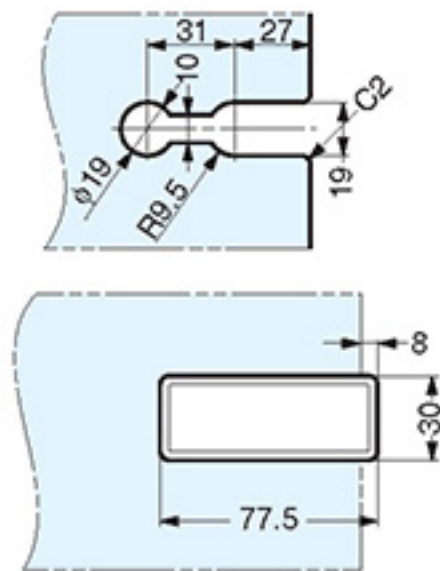

GLASS HINGE (OVERLAY, W/ CATCH)

XL-GC07-CR

ORS

GLASS DOOR HINGE

Features

- Hinge with catch for overlay door of glass cabinet.
- Can be used with XL-GC01-CR (P.337).

Remarks

Can not be used with XL-GC02 because the lock is only for inset doors.

Cut Out Dimensions

No.	Part Name	Material	Finish/Colour
①	Body	Zinc Alloy (ZDC)	Chrome
②	Hinge Plate	Zinc Alloy (ZDC)	Chrome
③	Back Plate	Steel	Chrome
④	Spacer	Rubber	Black

Item Code	Item Name	Door Width	Door Height	Glass Thickness	Door Weight	Weight	Carton
170-080-008	XL-GC07-CR	Max. 500	Max. 1200	5, 6, 8	Max. 12 kg/2 pcs	303 g	24 pcs