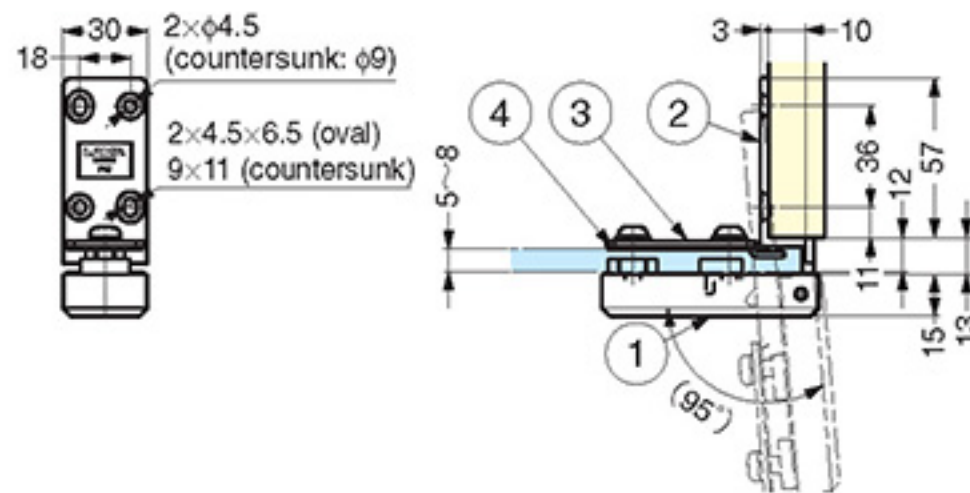

GLASS HINGE (OVERLAY, W/ CATCH)

XL-GC07-CR

ORS

GLASS DOOR HINGE

Features

- Hinge with catch for overlay door of glass cabinet.
- Can be used with XL-GC01-CR (P.337).

Remarks

Can not be used with XL-GC02 because the lock is only for inset doors.

Cut Out Dimensions

No.	Part Name	Material	Finish/Colour
①	Body	Zinc Alloy (ZDC)	Chrome
②	Hinge Plate	Zinc Alloy (ZDC)	Chrome
③	Back Plate	Steel	Chrome
④	Spacer	Rubber	Black

Item Code	Item Name	Door Width	Door Height	Glass Thickness	Door Weight	Weight	Carton
170-080-008	XL-GC07-CR	Max. 500	Max. 1200	5, 6, 8	Max. 12 kg/2 pcs	303 g	24 pcs